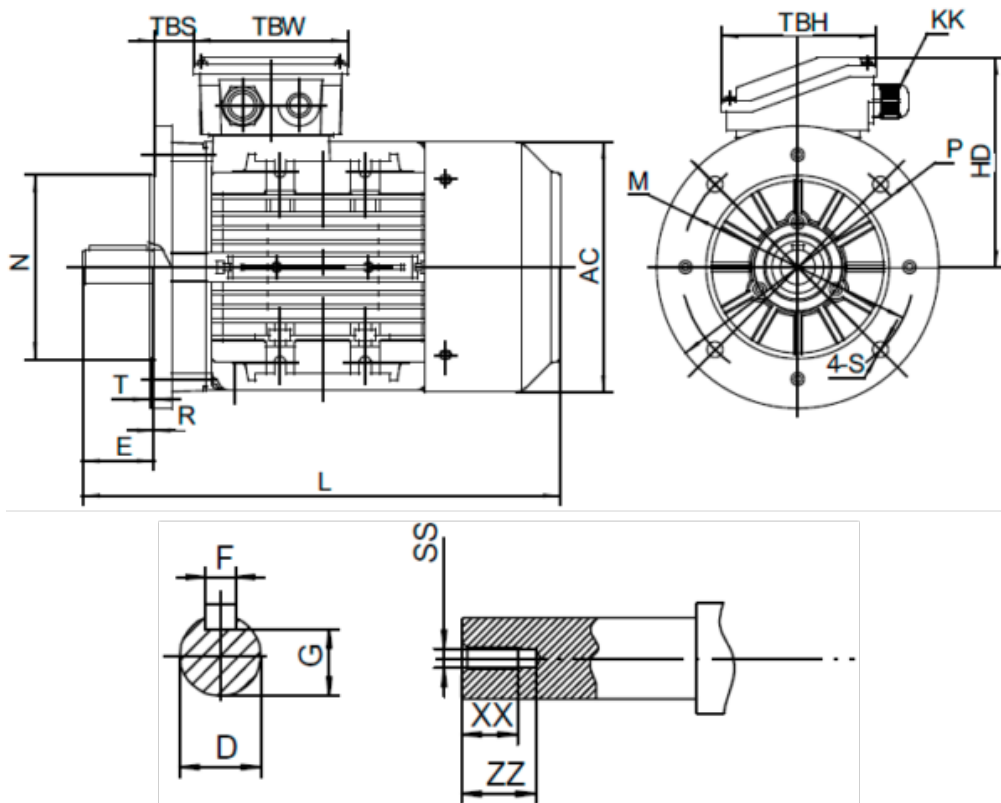

Data Sheet

Article number: 25180055062440

Description: Kleedrive T3A 132M2-6 5.5kw 900 rpm UL/CSA
3x400/690V 50 HZ IP55 B5 Eff=88%

Measures

| | | |
|-----------|-------------|------------|
| AA = 260 | L = 460/498 | TBH = 118 |
| AC = Ø261 | M = Ø265 | TBS = 36.5 |
| AD = 323 | N = Ø230 | TBW = 118 |
| D = Ø38 | P = Ø300 | XX = 28 |
| E = 80 | R = 0 | ZZ = 37 |
| F = 10 | S = Ø15 | |
| G = 33 | SS = M12 | |
| HD = 191 | T = 4 | |